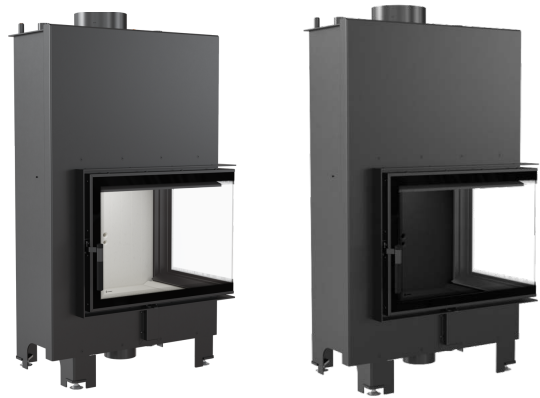

Water heating fireplace MBZ right 13 kW Ø 200

MBZ/PW/13/P/BS/W EAN: 5901350033470

MBZ/PW/13/P/BS/W/BLACK EAN: 5901350033487

BGN 5889

The double glass inserts of the MBZ PW line are an economical and ecological solution with a water-based unit, which does not differ from a typical air insert. Thanks to the unusual vision of the fire and the delicate frame, it perfectly fits into the design of modern interiors.

TECHNICAL DATA

► General

Rated output (kW)	13
Heating power range (kW)	6.0 - 16
Average power from water (kW)	7
Heating efficiency (%)	81
Max working pressure (bar)	2
Material	steel
Exhaust gas temperature (°C)	230
Max length of logs (cm)	50
Water capacity (l)	34

► Efektywność Energetyczna

Energy class	A
CO emissions (at 13% O ₂) ≤ given in %	0.1
Dust emission (mg/Nm ³)	32
Energy efficiency index	106.71

► Physical parameters

Weight (kg)	240
Width (cm)	78
Height (cm)	134
Depth (cm)	57.5
Exhaust outlet diameter (mm)	200